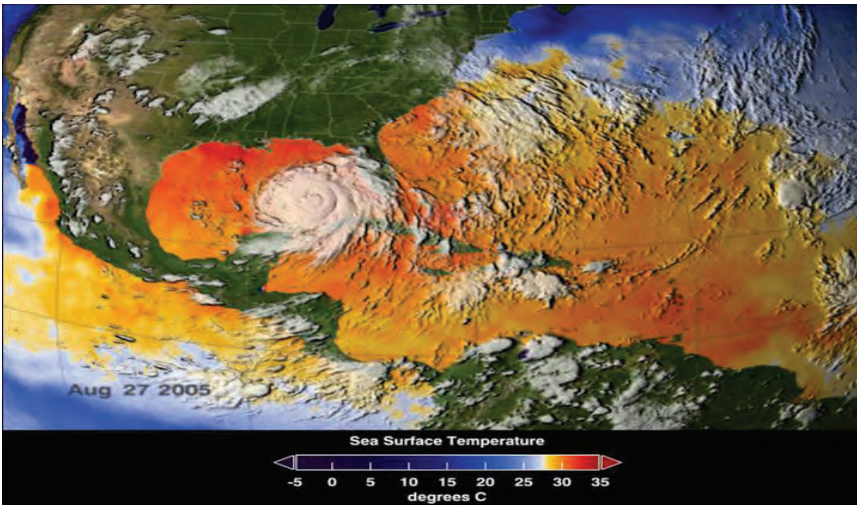

Schedule
Contract GS-07F-0028T

Critical Window Protection for Storm and Hurricane...

- **Passive window protection 24/7**
- **Holds dangerous shards together**
- **Requires no storage**
- **Professionally installed**
- **Available in clear or tinted for energy efficiency**

New Orleans
Ft. Worth, Texas

Protect the envelope of your building — Despite disaster resistant building codes, severe weather such as windstorms and hurricanes can breach the envelope of buildings and wreak havoc on properties every year as-well-as, causes serious damage, injury and in some cases, death to occupants and bystanders. Much of this destruction is due to the weakest link of your building...**your glass windows!**

Windborne Protection...

How can occupants weather the Storm...? — GlassLock offers a heavy duty polyester security film which is bonded to the glass with special adhesives. When installed on the interior of new or existing glass, and provides a virtually invisible force that helps hold the glass together when it breaks due to high winds, dramatically reducing the damage and potential injury that is caused by flying glass, keeping your premises and people safe and secure.